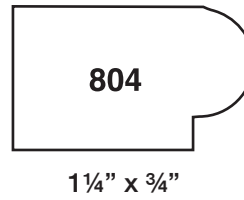

Stone Moldings

All sizes and drawings are approximate.

Stone Moldings

All sizes and drawings are approximate.

Stone Moldings

NATURAL STONE PRODUCTS, INC.

3/4" x 2 1/2"

2 1/2" x 2 1/2"

3/4" x 2 1/2"

2 1/2" x 2 1/2"

3/4" x 2 1/2"

3 cm
1 1/4" x 2 1/4"

3/4" Laminated
1 1/2" x 2 1/4"

3/4" Laminated
and Back Cut
1 1/4" x 2 1/4"

3/4" x 1 3/8"

3 cm only
1 1/4" x 3"

3 cm only
1 1/4" x 2 1/4"

All sizes and drawings are approximate.

Stone Moldings

980

1 1/4" x 1 7/8"

981

3/4" x 1 7/8"

982

3 cm only
1 1/4" x 2 1/4"

999

1 1/2" x 2"

All sizes and drawings are approximate.