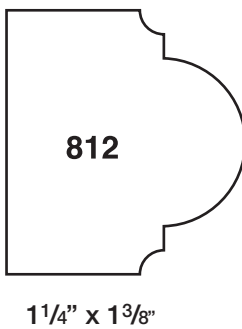

Stone Moldings

All sizes and drawings are approximate.

Stone Moldings

All sizes and drawings are approximate.

Stone Moldings

NATURAL STONE PRODUCTS, INC.

3/4" x 2 1/2"

2 1/2" x 2 1/2"

3/4" x 2 1/2"

2 1/2" x 2 1/2"

3/4" x 2 1/2"

3 cm
1 1/4" x 2 1/4"

3/4" Laminated
1 1/2" x 2 1/4"

3/4" Laminated
and Back Cut
1 1/4" x 2 1/4"

3/4" x 1 3/8"

3 cm only
1 1/4" x 3"

3 cm only
1 1/4" x 2 1/4"

All sizes and drawings are approximate.

Stone Moldings

980

1 1/4" x 1 7/8"

981

3/4" x 1 7/8"

982

3 cm only
1 1/4" x 2 1/4"

999

1 1/2" x 2"

All sizes and drawings are approximate.