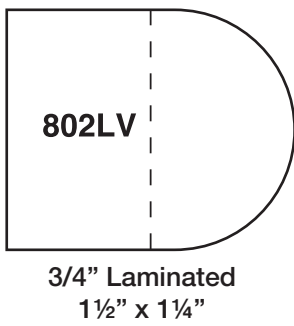

Stone Moldings

All sizes and drawings are approximate.

Stone Moldings

All sizes and drawings are approximate.

Stone Moldings

NATURAL STONE PRODUCTS, INC.

3/4" x 2 1/2"

2 1/2" x 2 1/2"

3/4" x 2 1/2"

2 1/2" x 2 1/2"

3/4" x 2 1/2"

3 cm
1 1/4" x 2 1/4"

3/4" Laminated
1 1/2" x 2 1/4"

3/4" Laminated
and Back Cut
1 1/4" x 2 1/4"

3/4" x 1 3/8"

3 cm only
1 1/4" x 3"

3 cm only
1 1/4" x 2 1/4"

All sizes and drawings are approximate.

Stone Moldings

980

1 1/4" x 1 7/8"

981

3/4" x 1 7/8"

982

3 cm only
1 1/4" x 2 1/4"

999

1 1/2" x 2"

All sizes and drawings are approximate.