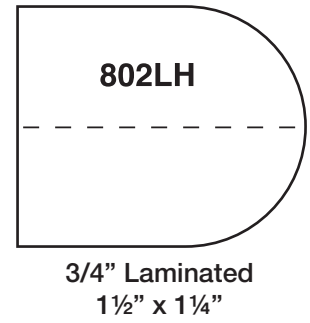

Stone Moldings

All sizes and drawings are approximate.

Stone Moldings

All sizes and drawings are approximate.

Stone Moldings

NATURAL STONE PRODUCTS, INC.

3/4" x 2 1/2"

2 1/2" x 2 1/2"

3/4" x 2 1/2"

2 1/2" x 2 1/2"

3/4" x 2 1/2"

3 cm
1 1/4" x 2 1/4"

3/4" Laminated
1 1/2" x 2 1/4"

3/4" Laminated
and Back Cut
1 1/4" x 2 1/4"

3/4" x 1 3/8"

3 cm only
1 1/4" x 3"

3 cm only
1 1/4" x 2 1/4"

All sizes and drawings are approximate.

Stone Moldings

980

1 1/4" x 1 7/8"

981

3/4" x 1 7/8"

982

3 cm only
1 1/4" x 2 1/4"

999

1 1/2" x 2"

All sizes and drawings are approximate.