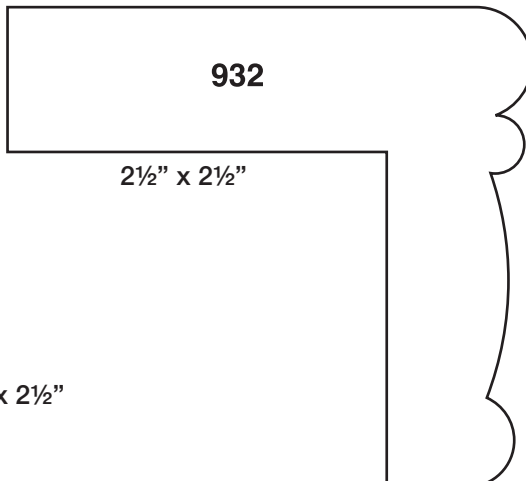

Stone Moldings

All sizes and drawings are approximate.

Stone Moldings

All sizes and drawings are approximate.

Stone Moldings

NATURAL STONE PRODUCTS, INC.

3/4" x 2 1/2"

2 1/2" x 2 1/2"

3/4" x 2 1/2"

2 1/2" x 2 1/2"

3/4" x 2 1/2"

3 cm
1 1/4" x 2 1/4"

3/4" Laminated
1 1/2" x 2 1/4"

3/4" Laminated
and Back Cut
1 1/4" x 2 1/4"

3/4" x 1 3/8"

3 cm only
1 1/4" x 3"

3 cm only
1 1/4" x 2 1/4"

All sizes and drawings are approximate.

Stone Moldings

980

1 1/4" x 1 7/8"

981

3/4" x 1 7/8"

982

3 cm only
1 1/4" x 2 1/4"

999

1 1/2" x 2"

All sizes and drawings are approximate.