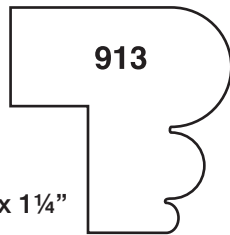

Stone Moldings

All sizes and drawings are approximate.

Stone Moldings

All sizes and drawings are approximate.

Stone Moldings

NATURAL STONE PRODUCTS, INC.

3/4" x 2 1/2"

2 1/2" x 2 1/2"

3/4" x 2 1/2"

2 1/2" x 2 1/2"

3/4" x 2 1/2"

3 cm
1 1/4" x 2 1/4"

3/4" Laminated
1 1/2" x 2 1/4"

3/4" Laminated
and Back Cut
1 1/4" x 2 1/4"

3/4" x 1 3/8"

3 cm only
1 1/4" x 3"

3 cm only
1 1/4" x 2 1/4"

All sizes and drawings are approximate.

Stone Moldings

980

1 1/4" x 1 7/8"

981

3/4" x 1 7/8"

982

3 cm only
1 1/4" x 2 1/4"

999

1 1/2" x 2"

All sizes and drawings are approximate.