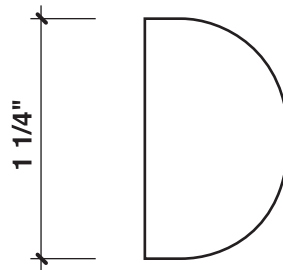

Geo Circle Small
1301

Geo Circle Medium
1302

Geo Circle Large
1303

THICKNESS
VARIES

Geo Dome Large
1310

Geo Dome Medium
1311

Geo Dome Large
1312

All sizes and drawings are approximate.

**1318
Geo Pyramid**

$1\frac{7}{8}'' \times 1\frac{7}{8}'' \times \frac{3}{4}''$

1319

$3'' \times 3'' \times 1\frac{1}{2}''$

All sizes and drawings are approximate.

**Square Rosette
1320**

3" x 3" x 3/4"

**Round Rosette
1321**

1 7/8" diameter

All sizes and drawings are approximate.

1330 Geo 1 1/2 x 4 Small Circle

1 1/2" x 4"

1331 Geo 3 x 6 Medium Circle

3" x 6"

1332 Geo 3 x 6 Large Circle

3" x 6"

#1340 Geo Diamond Border

4 3/8" x 12"

#1341 Geo Square Border

3 1/2" x 13 1/2"

All sizes and drawings are approximate.