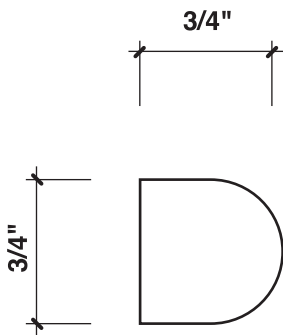

Geo Dome Large
1310