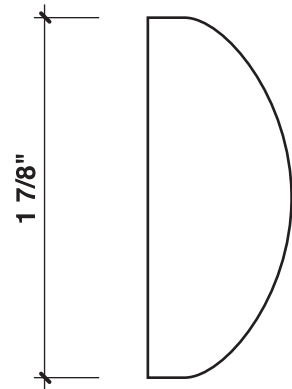

THICKNESS
VARIES

All sizes and drawings are approximate.